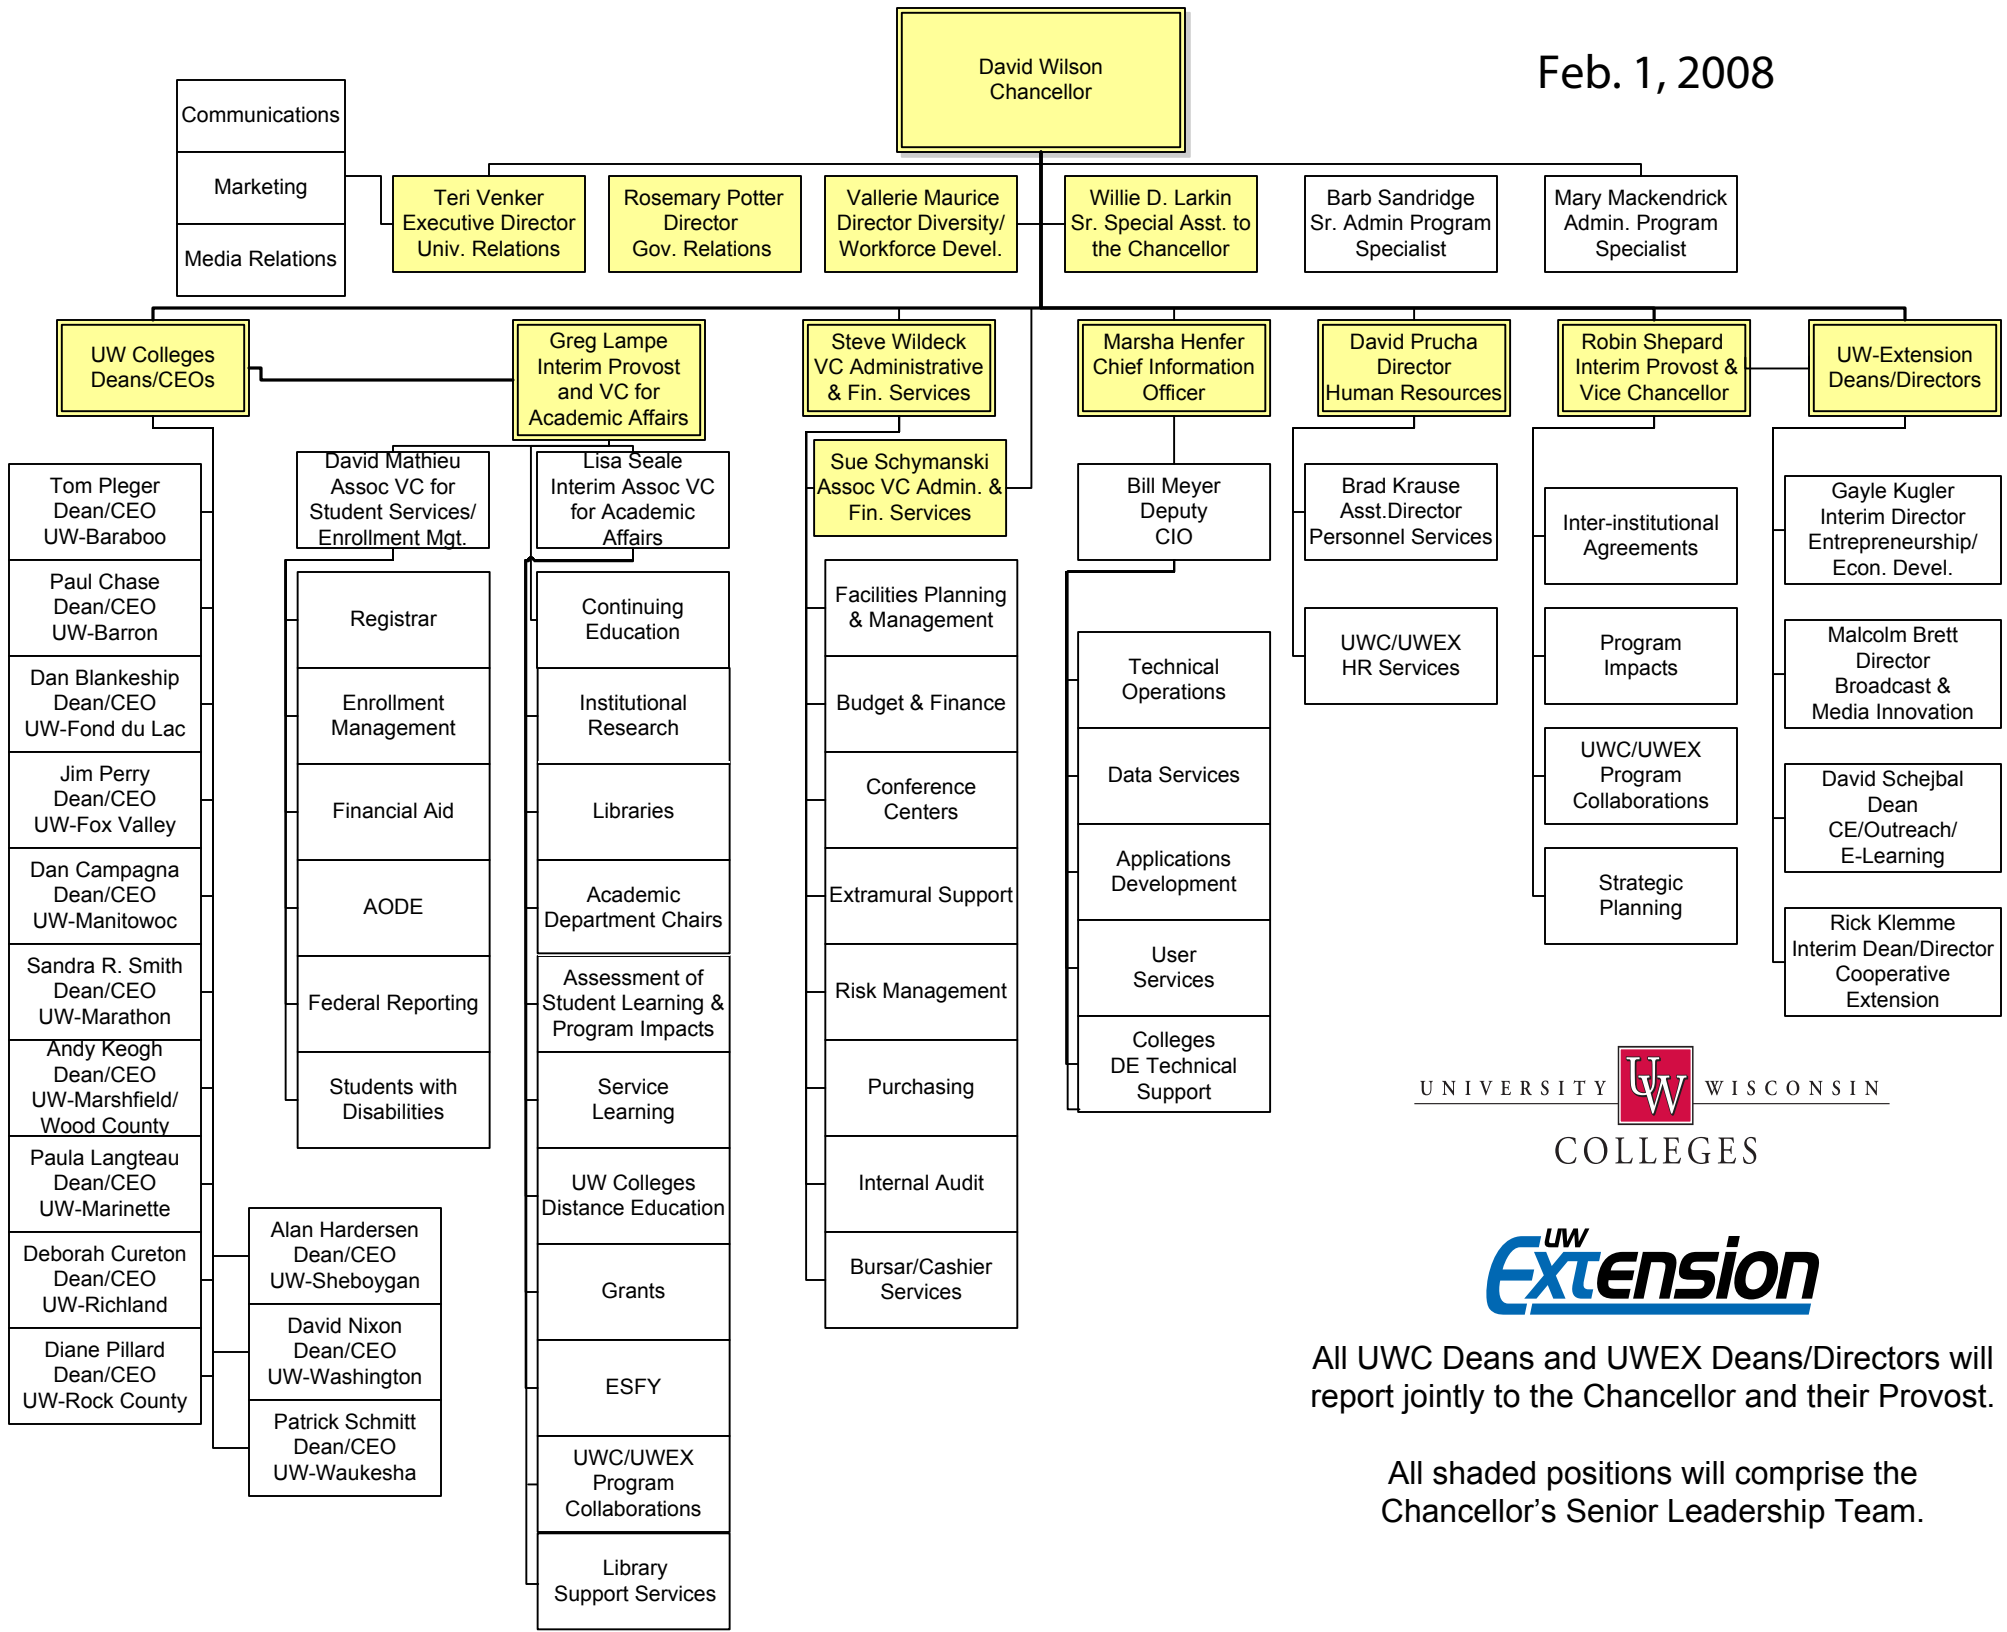

Feb. 1, 2008

UNIVERSITY  WISCONSIN  
COLLEGES

**UW**  
**Extension**

All UWC Deans and UWEX Deans/Directors will report jointly to the Chancellor and their Provost.

All shaded positions will comprise the Chancellor's Senior Leadership Team.